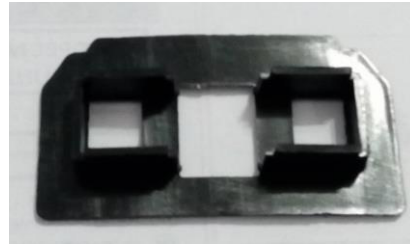

R/L

R/L

RX2/L x2

(x1)

MITTE
M6x40 (x2)
For middle

(x1)

M6x65 (x4)

(x4)

M6 (x6)

MONTAGEANLEITUNG

Products & Quality

**RENAULT TRAFIC SHORT 2015 →
OPEL VIVARO 2015 →
SKYPORT ROOF RAIL**

instructions

FRONT 1

VORNE

MIDDLE 1