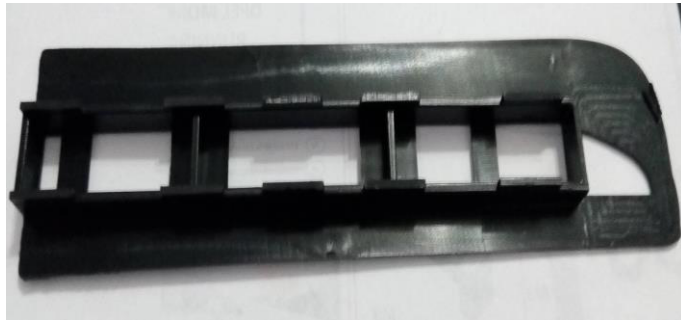

R/L

R/L

RX2/L x2

(x1)

MITTE  
M6x40 (x2)  
For middle

(x1)

M6x65 (x4)

(x4)

# MONTAGEANLEITUNG

*Products & Quality*

**RENAULT TRAFIC SHORT 2015 →  
OPEL VIVARO 2015 →  
SKYPORT ROOF RAIL**