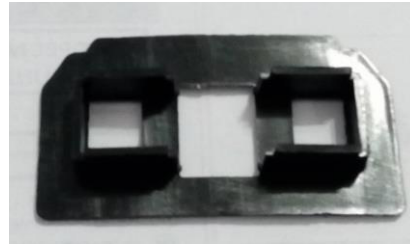

R/L

R/L

RX2/L x2

(x1)

MITTE  
M6x40 (x2)  
For middle

(x1)

M6x65 (x4)

(x4)

# MONTAGEANLEITUNG

*Products & Quality*

**RENAULT TRAFIC SHORT 2015 →  
OPEL VIVARO 2015 →  
SKYPORT ROOF RAIL**