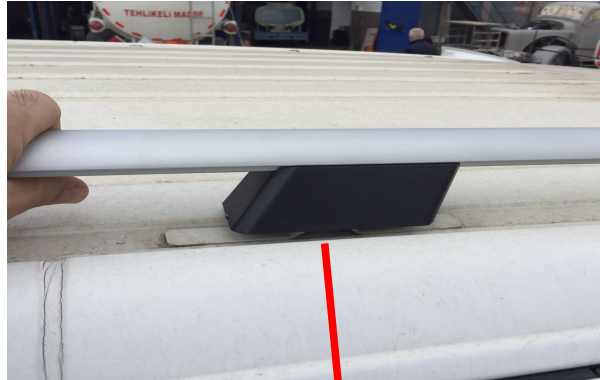

(x1)

MONTAGEANLEITUNG

Products & Quality

**FIAT SCUDO 2006 →
PEUGEOT EXPERT 2006 →
CITROEN JUMPY 2006 →
SKYPORT ROOF RAIL**

(x4)

(x4)

M6x45 (x2) for front VORNE
M6x45 (x2) for rear HINTEN

M6 (x4)

HINTEN

STEP
1

STEP

MITTE

STEP
1

VORNE

STEP
1

STEP